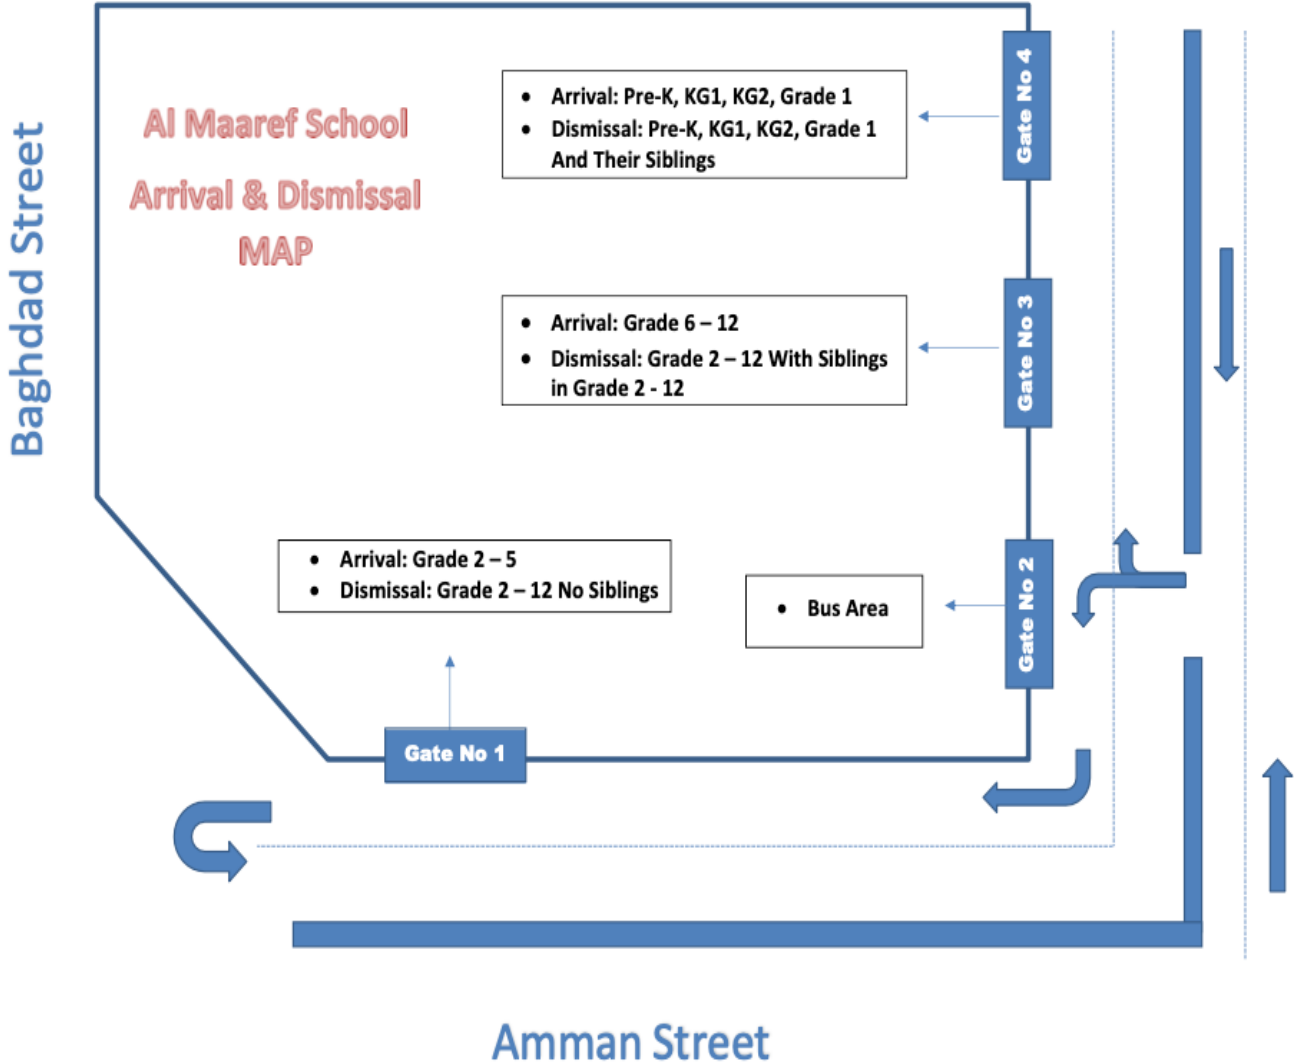

### ARRIVAL:

**Gates open at 7:15 AM**

GATE	GRADES
1	Grade 2 - 5
3	Grade 6 – 12
4	Pre-K, KG1, KG2 & Grade 1

### DISMISSAL:

GATE	GRADES
1	Grade 2 – 12 No Siblings
3	Grade 2 – 12 With Siblings in Grade 2 - 12
4	Pre-K, KG1, KG2, Grade 1 And Their Siblings

## ARRIVAL & DISMISSAL MAP

**Note: - We had discontinued i-dismissal system. You need to pick your children from the assigned gate. Parents are not allowed to enter the school premises at the time of pickup and drop off.**